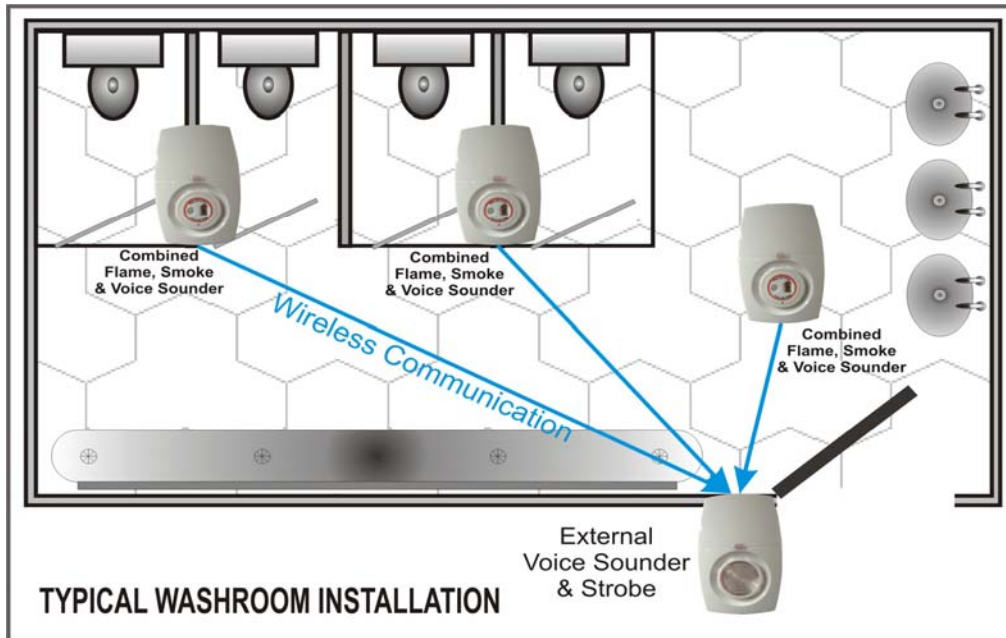

Part No CSA-FSU incorporates a voice alarm combined with an ultra bright LED Flasher Unit and is designed to provide voice messages and visual indication in remote areas of a facilities to warn of illicit tobacco smoking, such as restrooms, washrooms in schools, hospitals and business across America.

**Product Features**

- On receiving an alarm signal from any Cig-Arrête® SD Evolution product, the CSA-FSU or CSA-FSU/R will play any pre-programmed voice files in any language and immediately flash ultra bright LED's as a visual indication of alarm condition. The CSA-FSU is normally installed outside a washroom or restroom to provide external indication of alarm to supervisory staff.
- The CSA-FSU is available as a standard, battery operated unit or in the CSA-FSU/R wireless version for communication with other Cig-Arrête® SD Evolution products.
- Up to 100 messages can be pre-programmed and selected either individually or sequentially where each message in the list is played in turn on each activation.
- Cig-Arrête® SD Evolution contains a Windows® based file structure which allows simple 'drag and drop' file copying for ease of programming.
- New SmartWave® hi-resolution voice playback software produces crystal clear hi-fidelity audio files to be broadcast in any location.
- Cig-Arrête® SD Evolution can be powered simply by 4 x AA alkaline batteries, or connected to the mains through a 6Vdc power supply unit for high traffic areas.

η

**'Cig-Arrête®' SD Evolution' Typical System Installation**

**WIRED OR WIRELESS INSTALLATION—THE CHOICE IS YOURS!**

The new Cig-Arrête® SD Evolution Tobacco Detection System is the latest addition to the world's leading illicit smoking products. Multi-Lingual as standard and remote controlled, every product in the range can be programmed with any voice message, of any length, in any language, by simply using any PC running Windows.